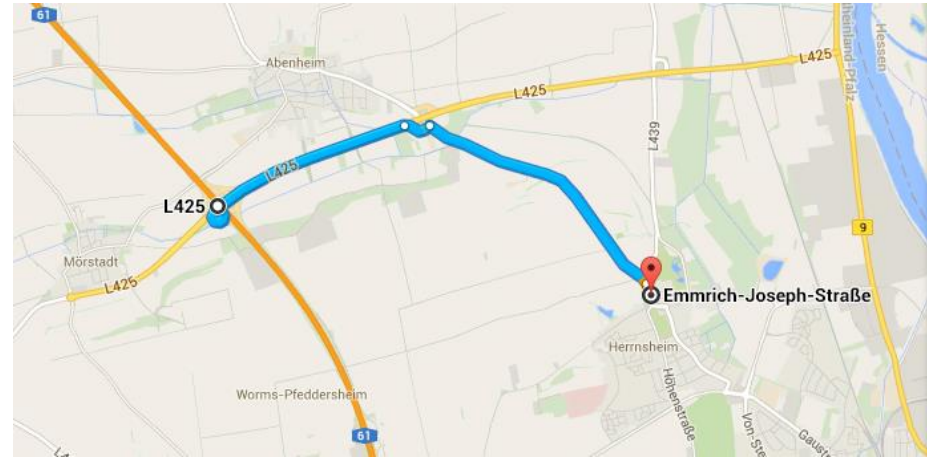

How to get to Chemservice GmbH (Schloss Herrnsheim, Worms)

Coming from A61 by car

1. Take exit 57-Worms/Mörstadt, direction Worms-Nord and continue on L425
2. Exit towards Worms-Herrnsheim/Worms-Abenheim and turn right onto K18
3. Continue on Emrich-Joseph-Straße

Coming from A5/A67/A6 by car

1. On motorway A67 at interchange 10 - Viernheimer Dreieck: Take A6 towards Saarbrücken/Kaiserslautern/Ludwigshafen/MA-Sandhofen
2. On A6, interchange 21: Keep right and follow A61 Mainz/Koblenz
3. Take exit 57-Worms/Mörstadt, direction Worms-Nord and continue on L425
4. Exit towards Worms-Herrnsheim/Worms-Abenheim and turn right onto K18
5. Continue on Emrich-Joseph-Straße

To get to the parking lots, please turn left in front of residence Bechtel/Am Schlosspark (Emrich-Joseph-Straße 11-13). If you use a navigation system, please set Emrich-Joseph-Straße 11 as destination, see also on the map below.